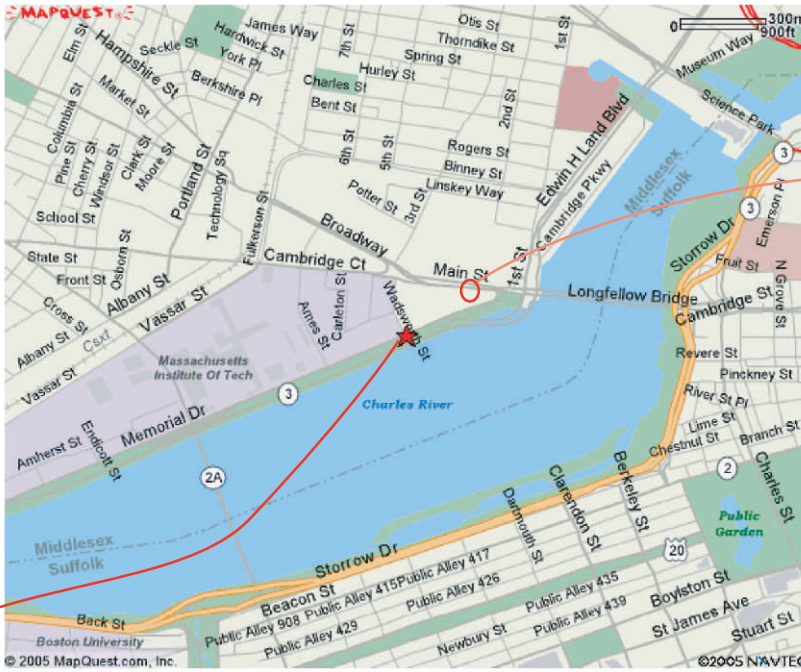

# MIT faculty club, The Sloan Building

50 Memorial Drive, 6th floor

Cambridge, MA 02139

617-253-2111

More information and directions at this www site:  
<http://web.mit.edu/dining/catering/mitfacultyclub>

Harvard Square

Harvard Square

Parking at Sloan Parking Lot (access from Broadway/Main)

To Longfellow Bridge

Charles River

MIT faculty club  
The Sloan Building  
50 Memorial Drive

Walter C. Wood Sailing Pavilion