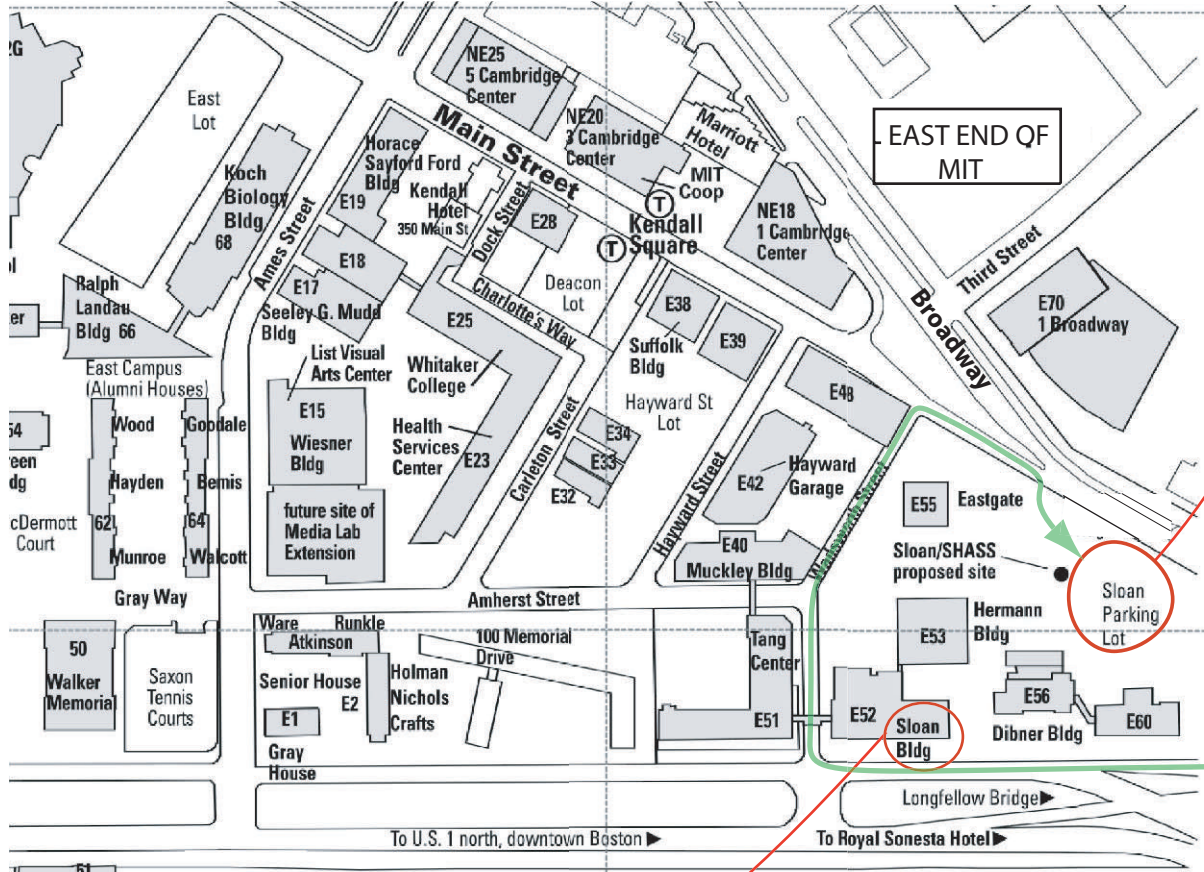

# MIT faculty club, The Sloan Building

50 Memorial Drive, 6th floor

Cambridge, MA 02139

617-253-2111

More information and directions at this www site:  
<http://web.mit.edu/dining/catering/mitfacultyclub>

Harvard Square

Harvard Square

Parking at Sloan Parking Lot (access from Broadway/Main)

To Longfellow Bridge

Charles River

MIT faculty club  
The Sloan Building  
50 Memorial Drive

Walter C. Wood Sailing Pavilion